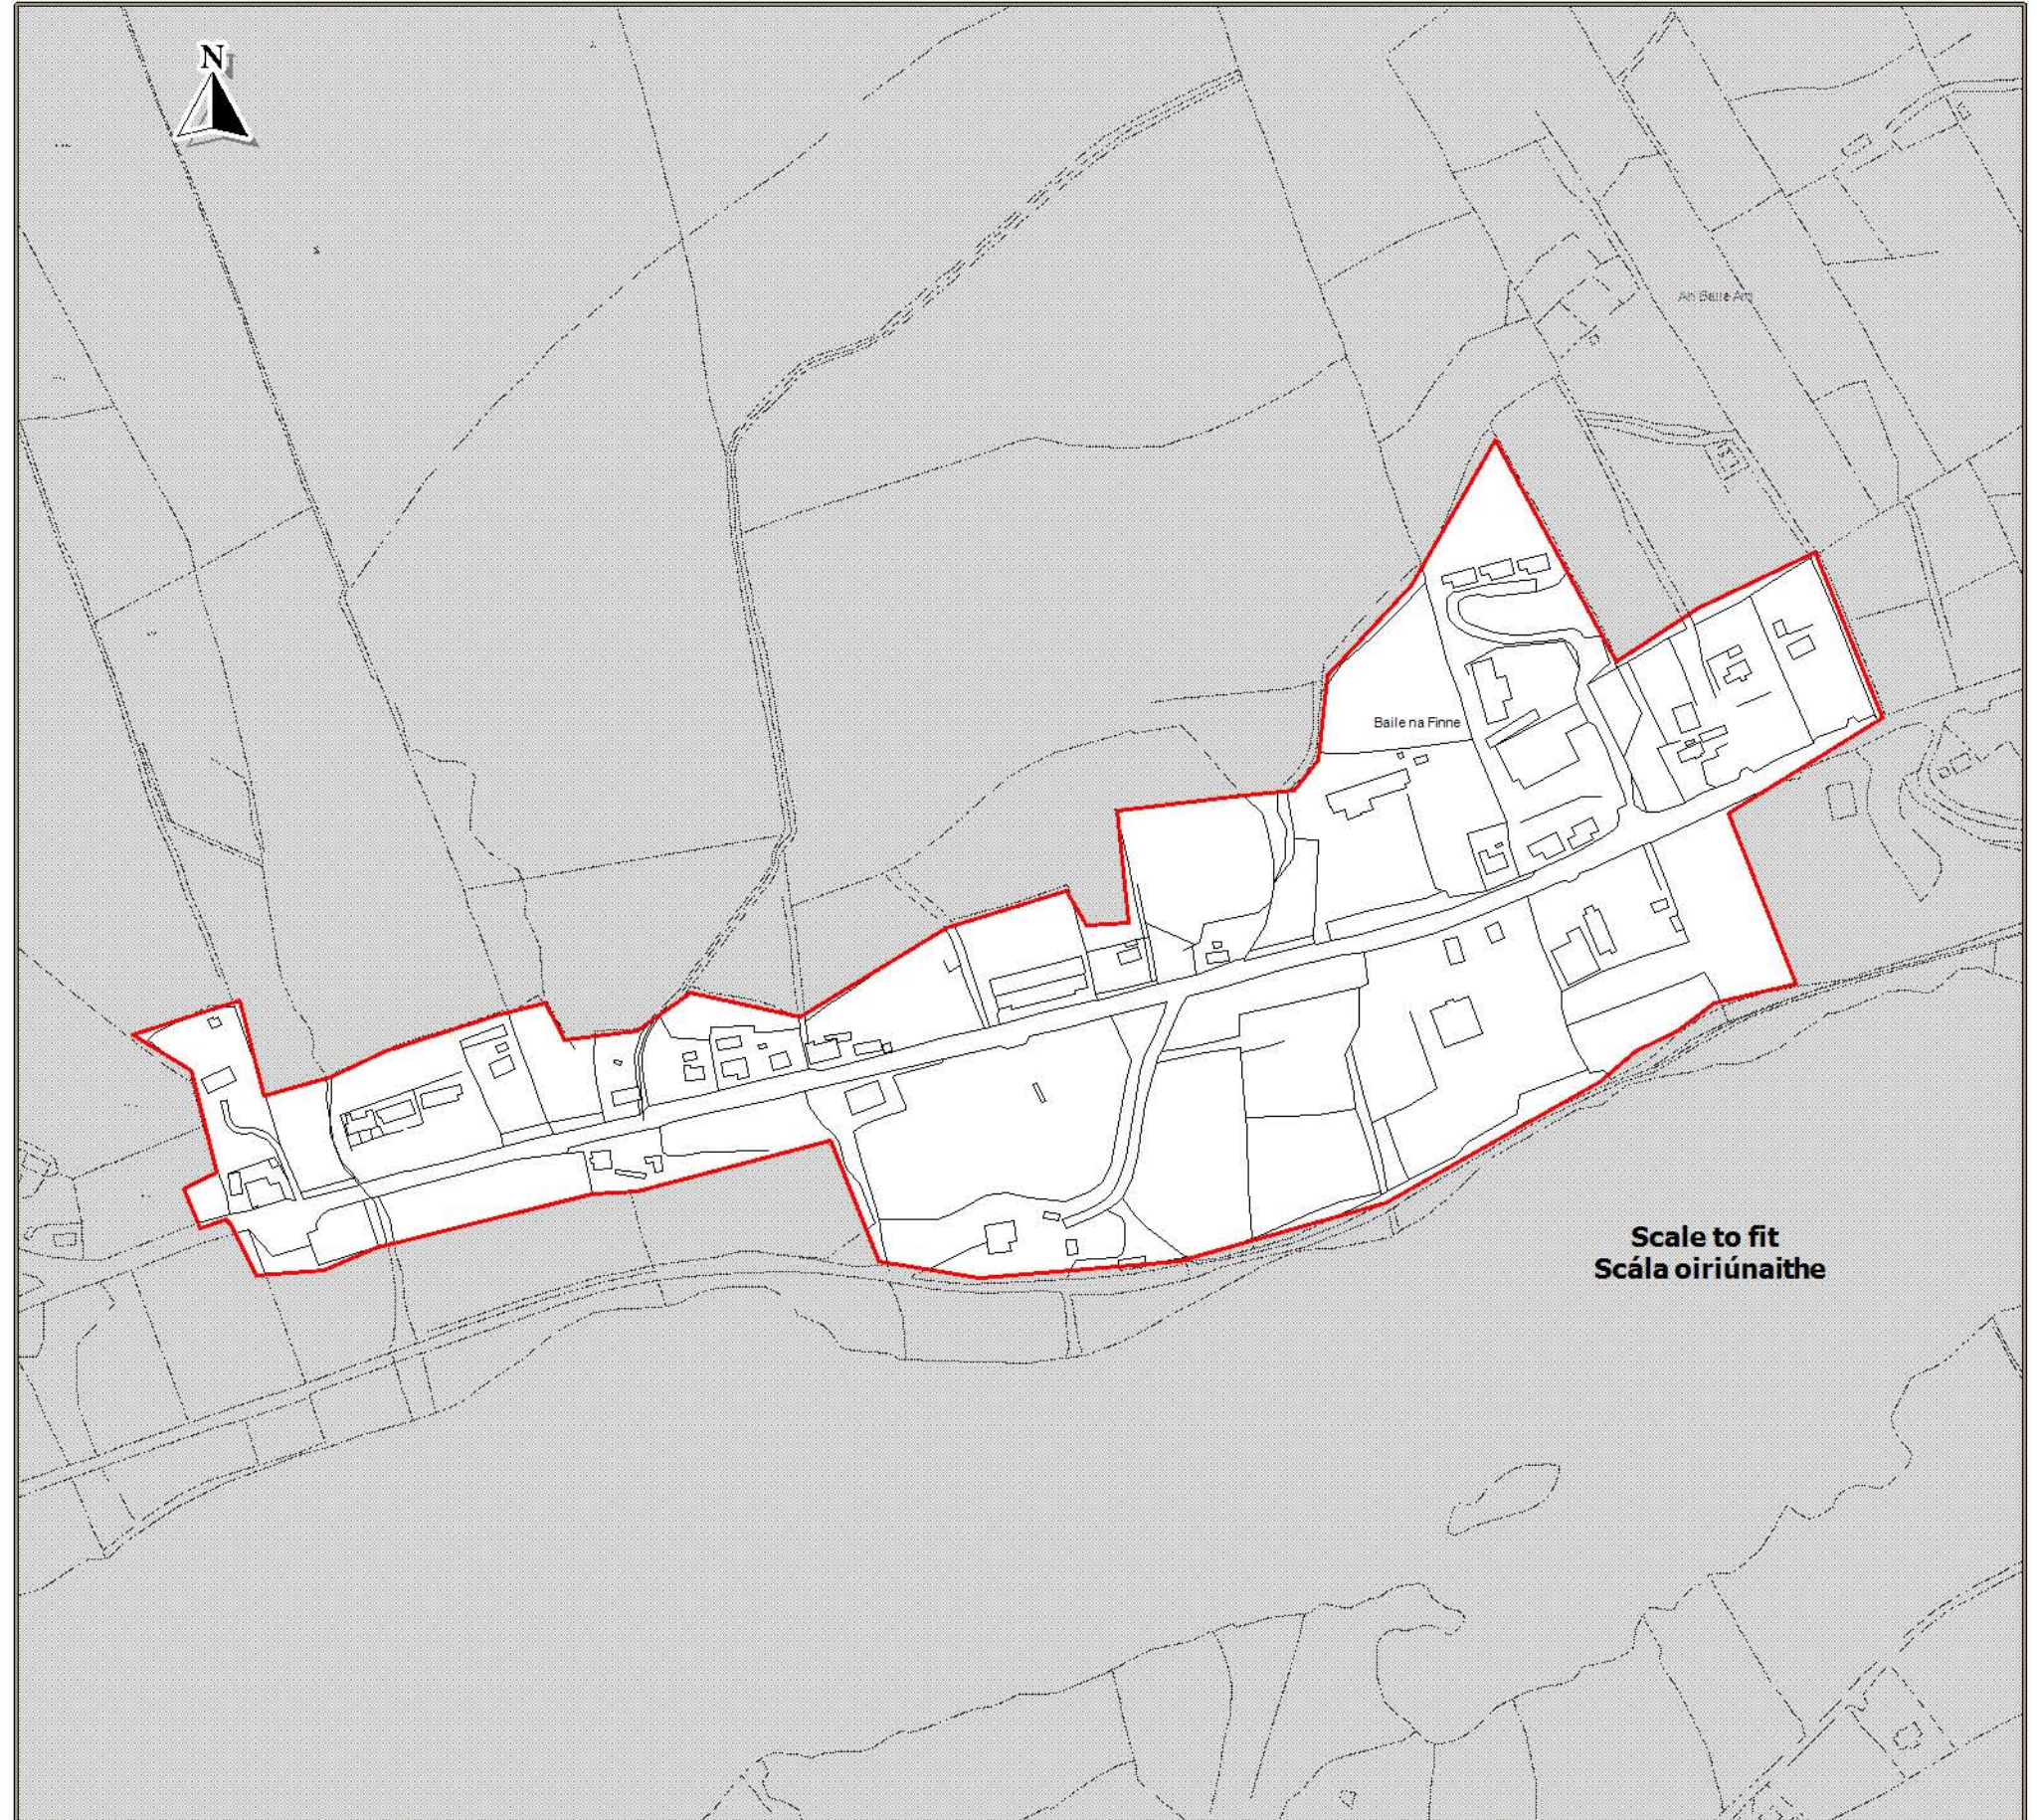

**Draft County Donegal
Development Plan
2018 - 2024**

**Dráacht Plean Forbartha
Contae Dhún na nGall
2018 - 2024**

Layer 3 - Map 15.38
Sraith 3 - Léarscáil 15.38

**Fintown
Baile na Finne**

Settlement Framework
Creatlach Lonnaíochta

Settlement Boundary
Teorainn Lonnaíochta

Source - Donegal County Council
Foinse - Comhairle Chontae Dhún na nGall

Ordnance Survey Ireland data reproduced under OSI Licence Number 2017/02/CCMA/Donnegal County Council. Unauthorised reproduction infringes Ordnance Survey Ireland and Government of Ireland copyright. Ordnance Survey Ireland, 2017. Donegal County Council, 2017.

Sonraí de chuid Shuirbhéireacht Ordnaís Éireann arna atáirgeadh faoi Uimhir Cheadúnais SOÉ 2017/02/CCMA Comhairle Contae Dhún na nGall. Má dhéantar é seo a atáirgeadh gan údarás, sáróidh sé cóipcheart Shuirbhéireacht Ordnaís Éireann agus Rialtas na hÉireann. Shuirbhéireacht Ordnaís Éireann, 2017. Comhairle Contae Dhún na nGall, 2017.